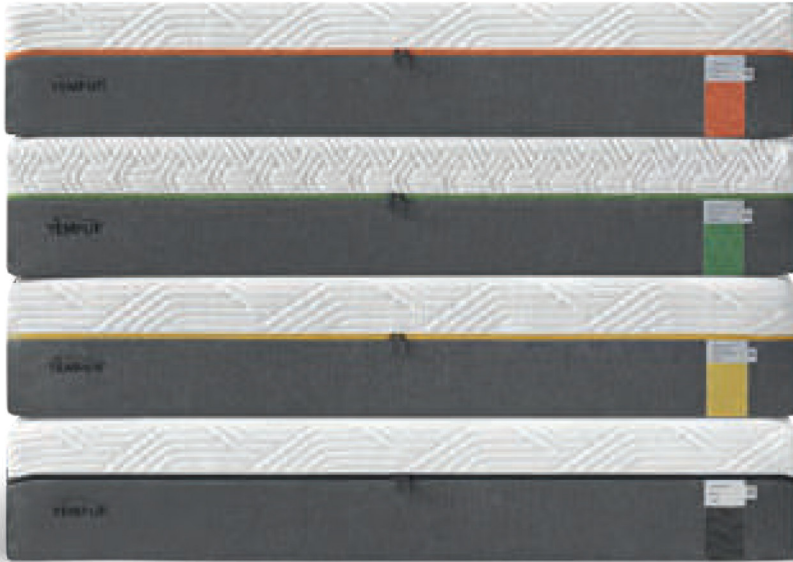

Why TEMPUR®?

That Personal Touch For Better Sleep

No two people sleep the same way. Whatever your preference, we have a tailored solution to help you find your perfect fit: