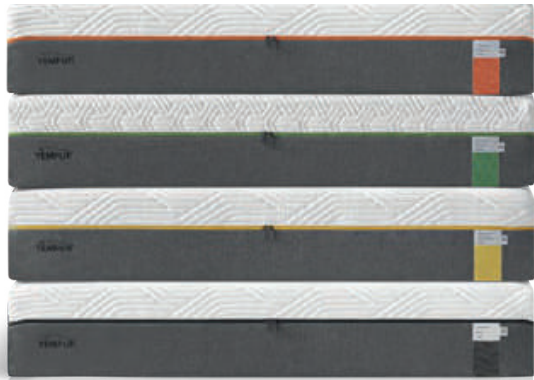

1. Mattress Selection

TEMPUR® offers you a complete sleeping solution that complements your bedroom, designed to give you the best sleep experience.

See more on page 14