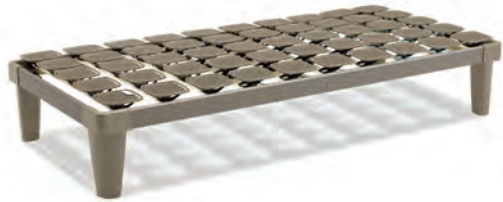

TEMPUR® Flex Bed Base

Options

Choose your ideal bed base to complement your TEMPUR® mattress.

TEMPUR® Flex 500 – Static

A non-adjustable Bed Base made with a light but durable construction to support your TEMPUR® mattress.