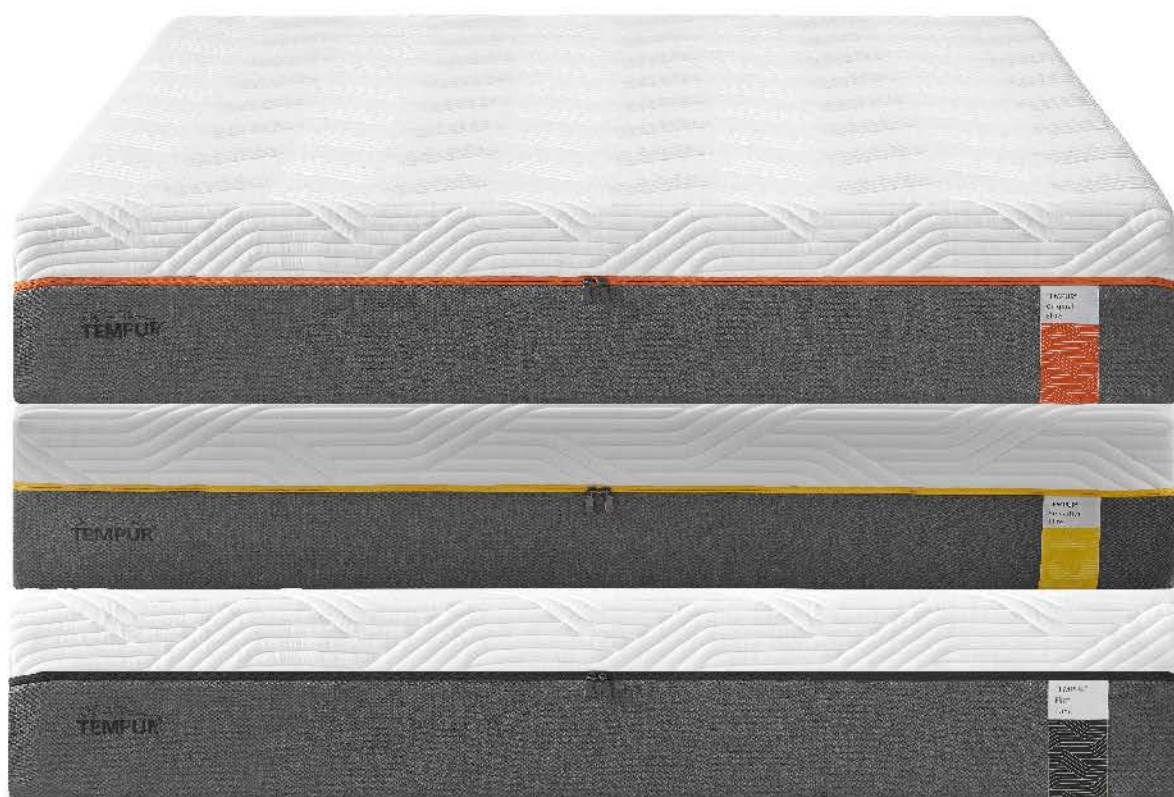

Comfort for every style of sleeper

We've created three distinct mattress collections. Each feels unique, offering a different style of comfort, but all deliver on our core promise to actively adapt and conform to your body's weight, shape and temperature. Our three flagship collections showcase what we are known for around the world : sleep technologies based on the renowned TEMPUR® viscoelastic material.