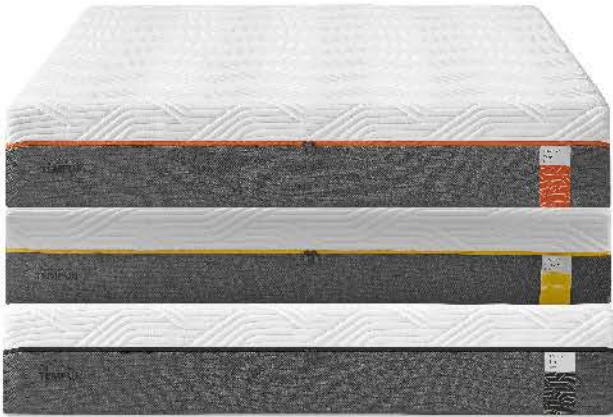

Why TEMPUR® ?

That Personal Touch For Better Sleep

No two people sleep the same way. Whatever your preference, we have a tailored solution to help you find your perfect fit: