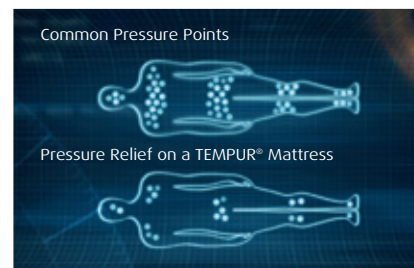

Minimised toss and turn 減低輾轉反側次數

TEMPUR® material reduces pressure points on your body and decreases the number of toss and turn while sleeping, so you can enjoy an undisturbed night of sleep.

TEMPUR®物料能減少壓力點形成及睡眠間的輾轉次數，讓您能享受一整夜的無間斷甜睡。

Long-lasting performance – guaranteed 持久的耐用性

At TEMPUR® we guarantee our mattresses for 10 years*, in this time it will retain at least 95% of its height with no lumps or bumps.

TEMPUR®為床褥提供了10年保用*，在這段時間內，其高度一般能維持原有的95%，不會變形或隆起。