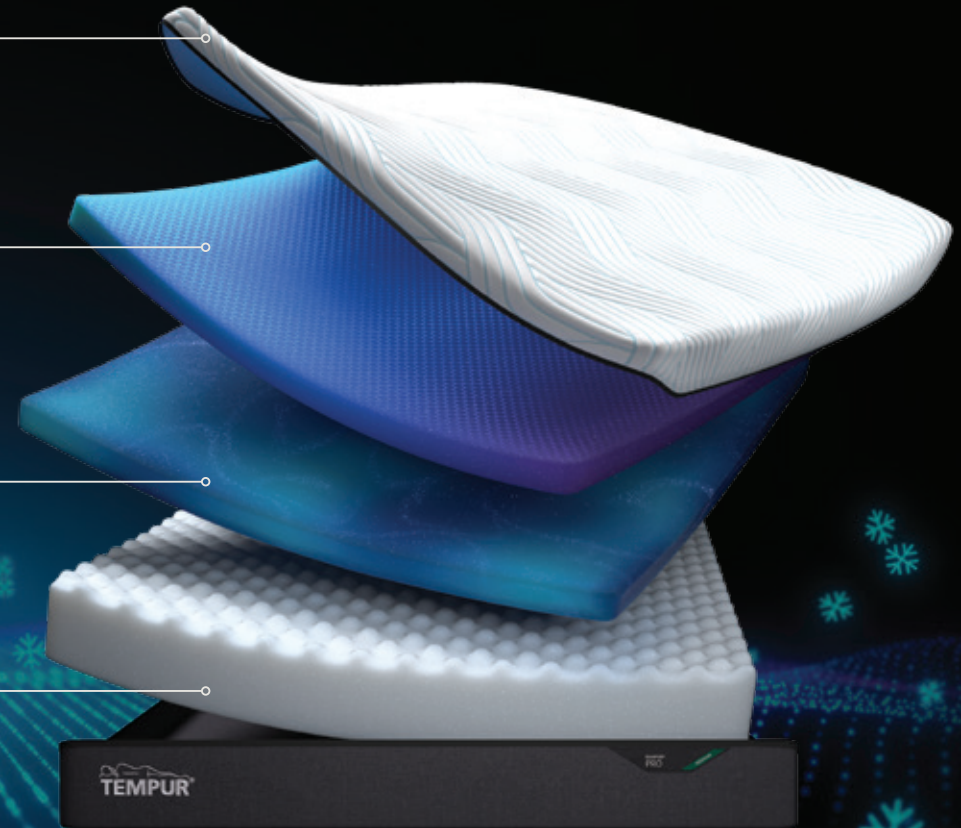

## TEMPUR Adapt® Material TEMPUR® 舒適物料

The original pressure-relieving, body-conforming and motion-absorbing TEMPUR® Technology made even more resilient and long lasting.

專利TEMPUR® 舒適物料使床褥更持久耐用，長時間使用仍不減舒壓效能，緊貼身體曲線，並更有效吸收震動。

## TEMPUR DuraBase™ Technology TEMPUR 耐用底層技術

High-quality base technology working with the layers above to ensure long-lasting comfort and support.

優化床褥的舒適及承托度，並延長床褥的壽命。

Exclusive for  
Pro Luxe 30

SMARTCOOL™  
Technology  
涼感技術